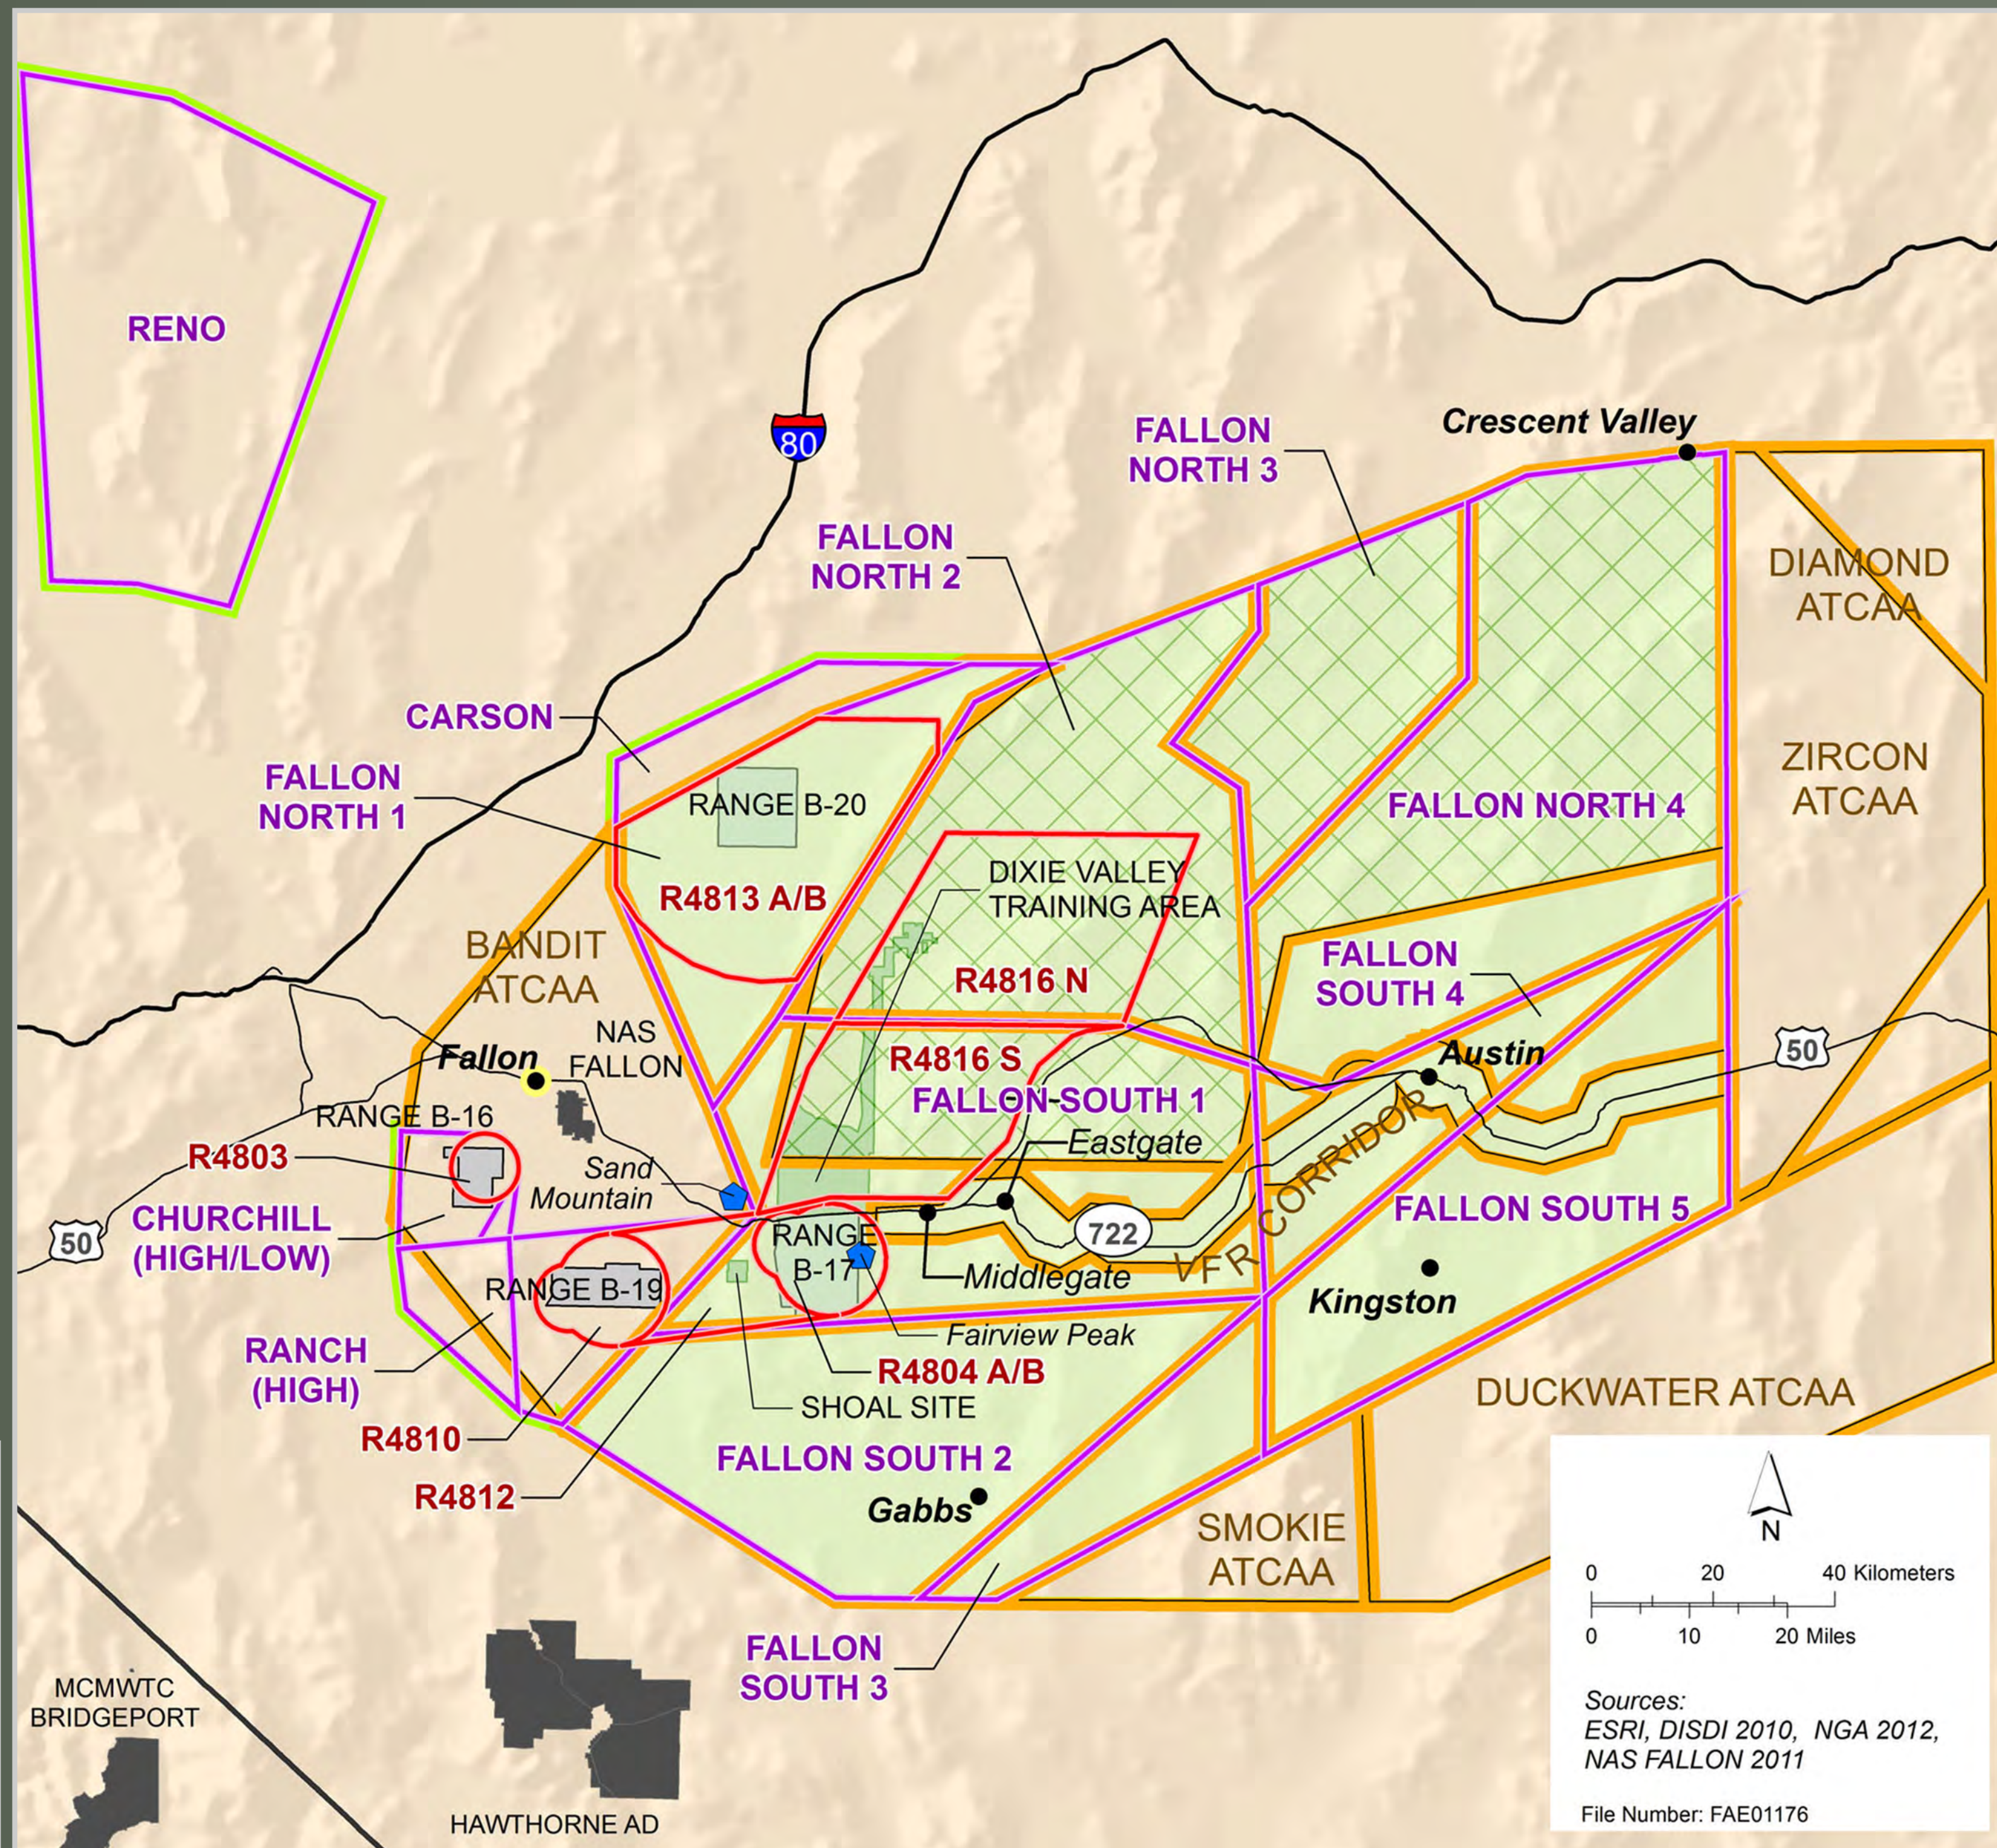

## STUDY AREA

The Fallon Range Training Complex includes:

- ▶ Approximately 12,256 square nautical miles of airspace overlying 10.4 million acres of land
- ▶ Approximately 230,000 acres of Navy-managed land
- ▶ Training areas and training ranges
- ▶ Two supersonic training areas
- ▶ Live-ordnance impact areas
- ▶ Extensive instrumentation and targets

**Legend**

● Public Meeting Location	■ Supersonic Operating Area
● Other Town	■ B 11,000' MSL up to FL300
● Point of Interest	■ A above FL300
— Interstate/US Highway	■ Air Traffic Control Assigned Airspace (ATCAA)
■ Military Installation	■ Special Use Airspace
■ Training Range	■ Military Operating Area (MOA)
■ Training Area	■ Restricted Area
■ Fallon Range Training Complex	

Scale: 0 20 40 Kilometers / 0 10 20 Miles

Sources: ESRI, DISDI 2010, NGA 2012, NAS FALLON 2011

File Number: FAE01176