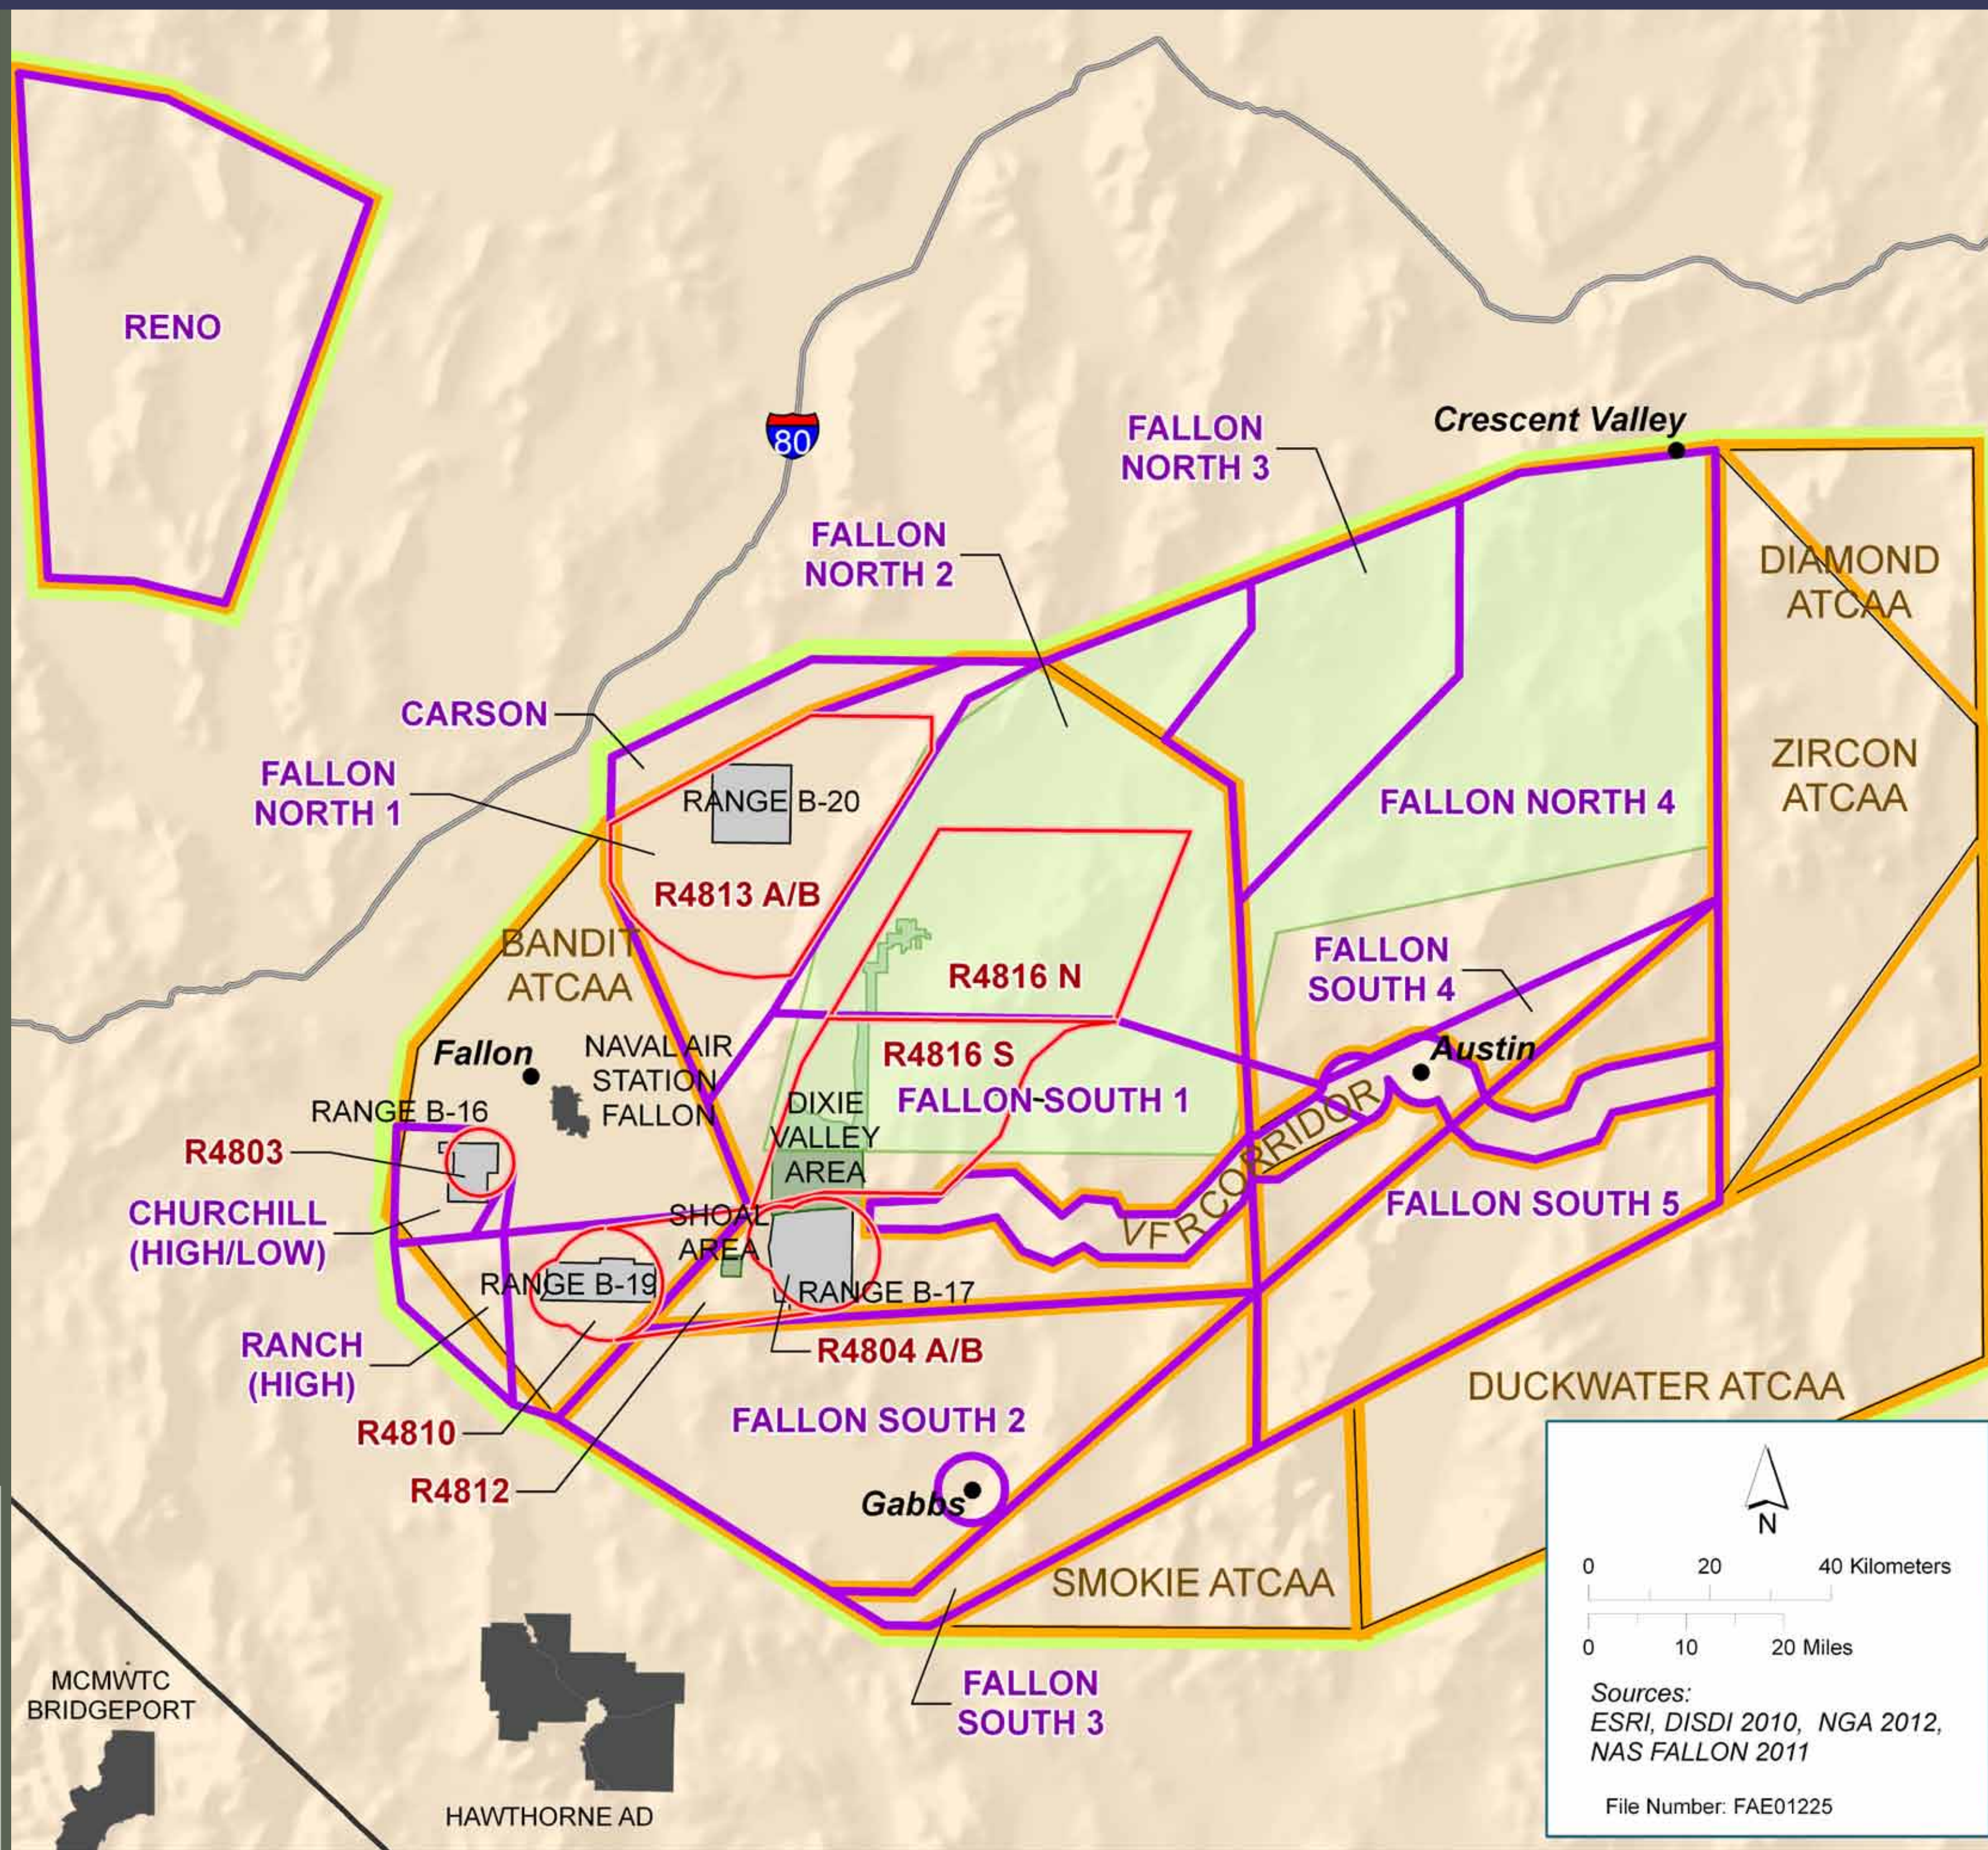

# FALLON RANGE TRAINING COMPLEX STUDY AREA

The Fallon Range Training Complex includes:

- ▶ More than 14,000 square nautical miles of airspace overlying 8.5 million acres of land
- ▶ Approximately 230,000 acres of Navy-managed land
- ▶ Training areas and training ranges
- ▶ A supersonic operating area
- ▶ Live-ordnance impact areas
- ▶ Extensive instrumentation and targets

**Legend**

- Public Meeting Location
- Interstate Highway
- Military Installation
- Training Range
- Training Area
- FRTC Study Area
- Supersonic Operating Area
- Air Traffic Control Assigned Airspace (ATCAA)
- Special Use Airspace**
- Military Operations Area
- Restricted Area

0 20 40 Kilometers  
0 10 20 Miles

Sources:  
ESRI, DISDI 2010, NGA 2012,  
NAS FALLON 2011

File Number: FAE01225